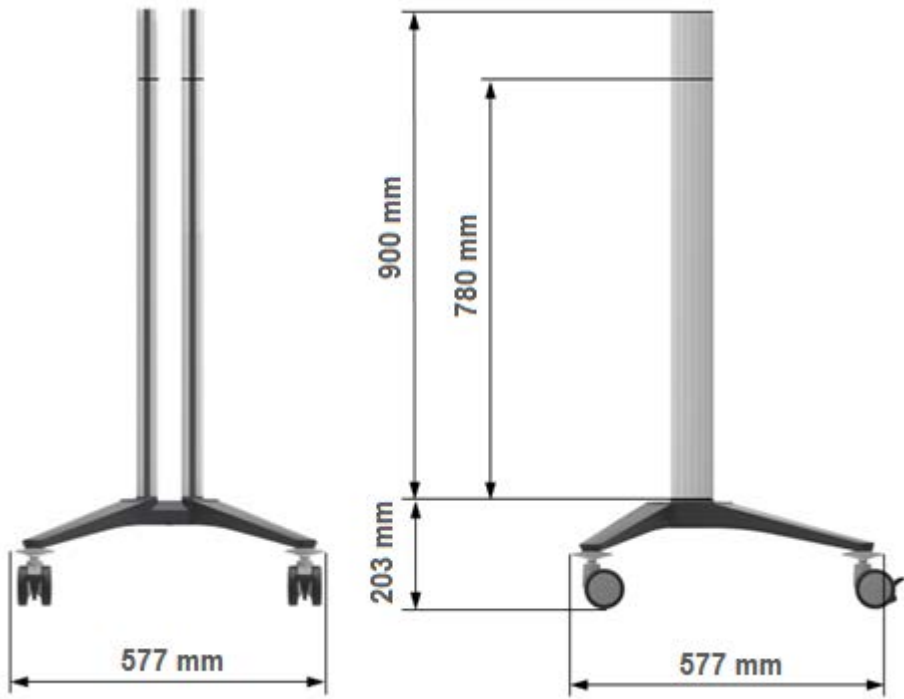

Planning sketch for your **bravo**®

Different storage plates

- Storage plate lengthways

- Storage plate with push handles

- Storage plate crossways

Space for your ideas:

- Castors Ø 100 mm
- electrically conductive Ø 100 mm

- Standard castors electrically conductive Ø 75 mm

- Filing basket

- Plate with utility box

Carrier profile height

- 780 mm
- 900 mm