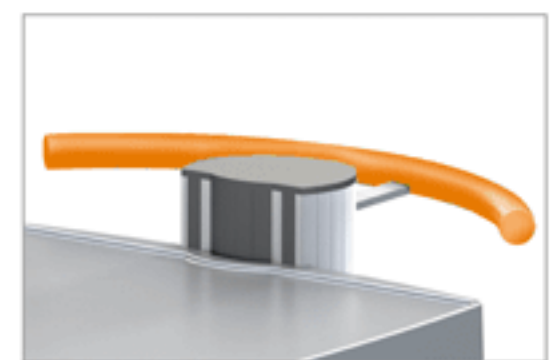

fuego equipment cart

– Set your individual course

A brand should be distinctive and stand out by a strong recognition factor. Colours are particularly important. Therefore, we offer individual design for your fuego equipment cart. Let us know your wishes and we create the dream cart for you.

Your company logo
on the plastic plate

Profile cover
in special colours

Push handle
in special colours
and custom lengths

Aluminium profile
in special finishes
and individual heights

Metal plates
in special colours
and special sizes

Decorative strips
in the colours
of your choice

Chassis
in optional colours and
castors in special size