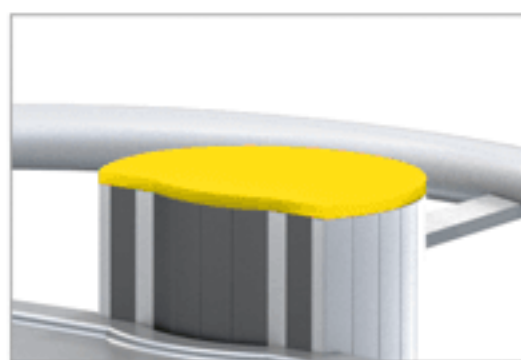

fuego equipment cart

– Set your individual course

A brand should be distinctive and stand out by a strong recognition factor. Colours are particularly important. Therefore, we offer individual design for your fuego equipment cart. Let us know your wishes and we create the dream cart for you.

Your company logo
on the plastic plate

Profile cover
in special colours

Push handle
in special colours
and custom lengths

Aluminium profile
in special finishes
and individual heights

Metal plates
in special colours
and special sizes

Decorative strips
in the colours
of your choice

Chassis
in optional colours and
castors in special size