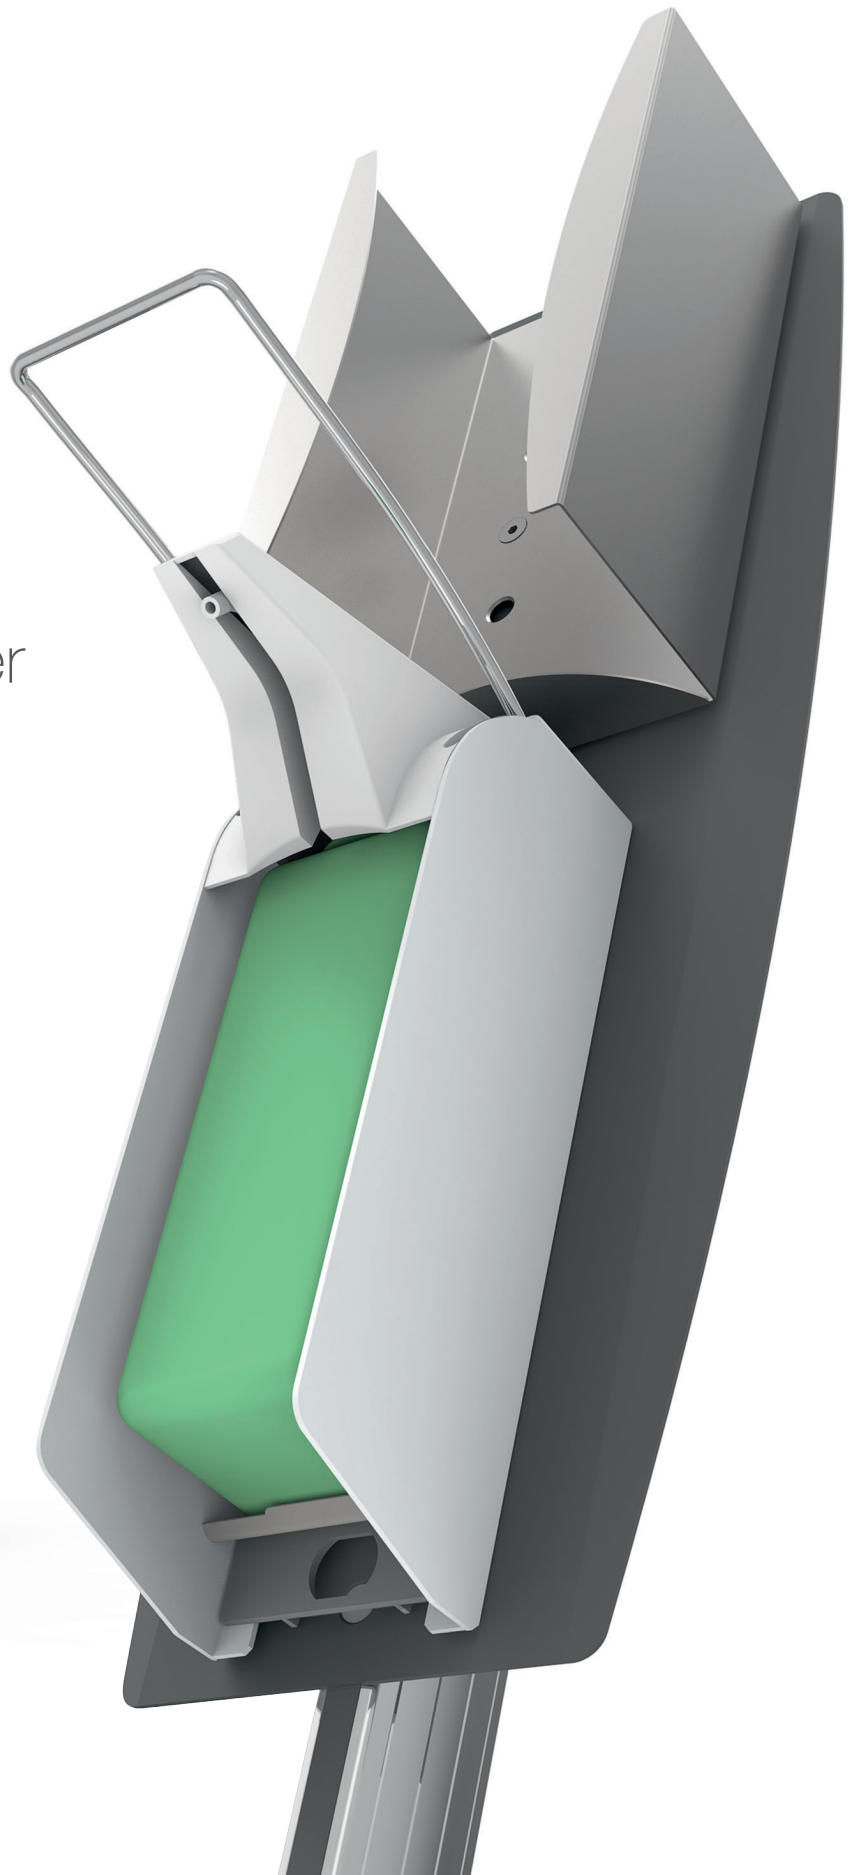

HAEBERLE

mobile workstations

Hygiene has never
looked this good

The timeless hygiene unit from HAEBERLE: attractive, sleek, robust.

Yes, hygiene can be this beautiful: The high-quality hygiene unit from HAEBERLE distinguishes itself with its sleek, unobtrusive design. It blends perfectly into its surroundings, even in small spaces. With its robust base, it can be used flexibly and is extremely stable. Thanks to sensor-controlled operation (optional) for contact-free disinfection, it makes a significant contribution to optimum hygiene results.

Find out about the hygiene unit in detail now! All the information you need is available from your specialist dealer!

Hygiene unit 1

1 soap and disinfectant dispenser* 1000ml
1 information sign for correct hand disinfection
Dimensions (LxWxH):
500x400x1488mm

Ref. no. 25235

Hygiene unit 2

1 soap and disinfectant dispenser* 1000ml
1 holder for dispenser boxes (single)
made of stainless steel
Dimensions (LxWxH):
500x400x1488mm

Ref. no. 25237

Hygiene unit 3

1 soap and disinfectant dispenser* 1000ml
1 holder for dispenser boxes (single)
made of stainless steel
1 information sign for correct hand disinfection
Dimensions (LxWxH):
500x400x1748mm

Ref. no. 25238

Drip tray [not shown]

Drip tray for soap and disinfectant dispenser 1000ml, optional for articles 25235, 25237, 25239

Ref. no. 16256

The HAEBERLE hygiene unit at a glance

- Standing model in 5 versions
- Base and support plate made of powder-coated sheet steel
- Anodised aluminium support profile
- Decorative stripes in grey
- Drip tray optionally available
- Colour: Basalt grey (RAL 7012)
- Also available in special colours, from 25 units upwards