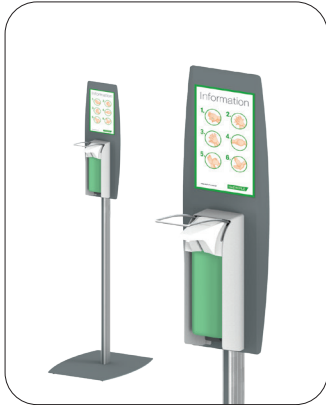

HAEBERLE

mobile workstations

Hygiene has never
looked this good

The timeless hygiene unit from HAEBERLE: attractive, sleek, robust.

Yes, hygiene can be this beautiful: The high-quality hygiene unit from HAEBERLE distinguishes itself with its sleek, unobtrusive design. It blends perfectly into its surroundings, even in small spaces. With its robust base, it can be used flexibly and is extremely stable. Thanks to sensor-controlled operation (optional) for contact-free disinfection, it makes a significant contribution to optimum hygiene results.

Find out about the hygiene unit in detail now! All the information you need is available from your specialist dealer!

Hygiene unit 1

1 soap and disinfectant dispenser* 1000ml
1 information sign for correct hand disinfection
Dimensions (LxWxH):
500x400x1488mm

Ref. no. 25235

Hygiene unit 2

1 soap and disinfectant dispenser* 1000ml
1 holder for dispenser boxes (single)
made of stainless steel
Dimensions (LxWxH):
500x400x1488mm

Ref. no. 25237

Hygiene unit 3

1 soap and disinfectant dispenser* 1000ml
1 holder for dispenser boxes (single)
made of stainless steel
1 information sign for correct hand disinfection
Dimensions (LxWxH):
500x400x1748mm

Ref. no. 25238

Drip tray [not shown]

Drip tray for soap and disinfectant dispenser 1000ml, optional for articles 25235, 25237, 25239

Ref. no. 16256

The HAEBERLE hygiene unit at a glance

- Standing model in 5 versions
- Base and support plate made of powder-coated sheet steel
- Anodised aluminium support profile
- Decorative stripes in grey
- Drip tray optionally available
- Colour: Basalt grey (RAL 7012)
- Also available in special colours, from 25 units upwards